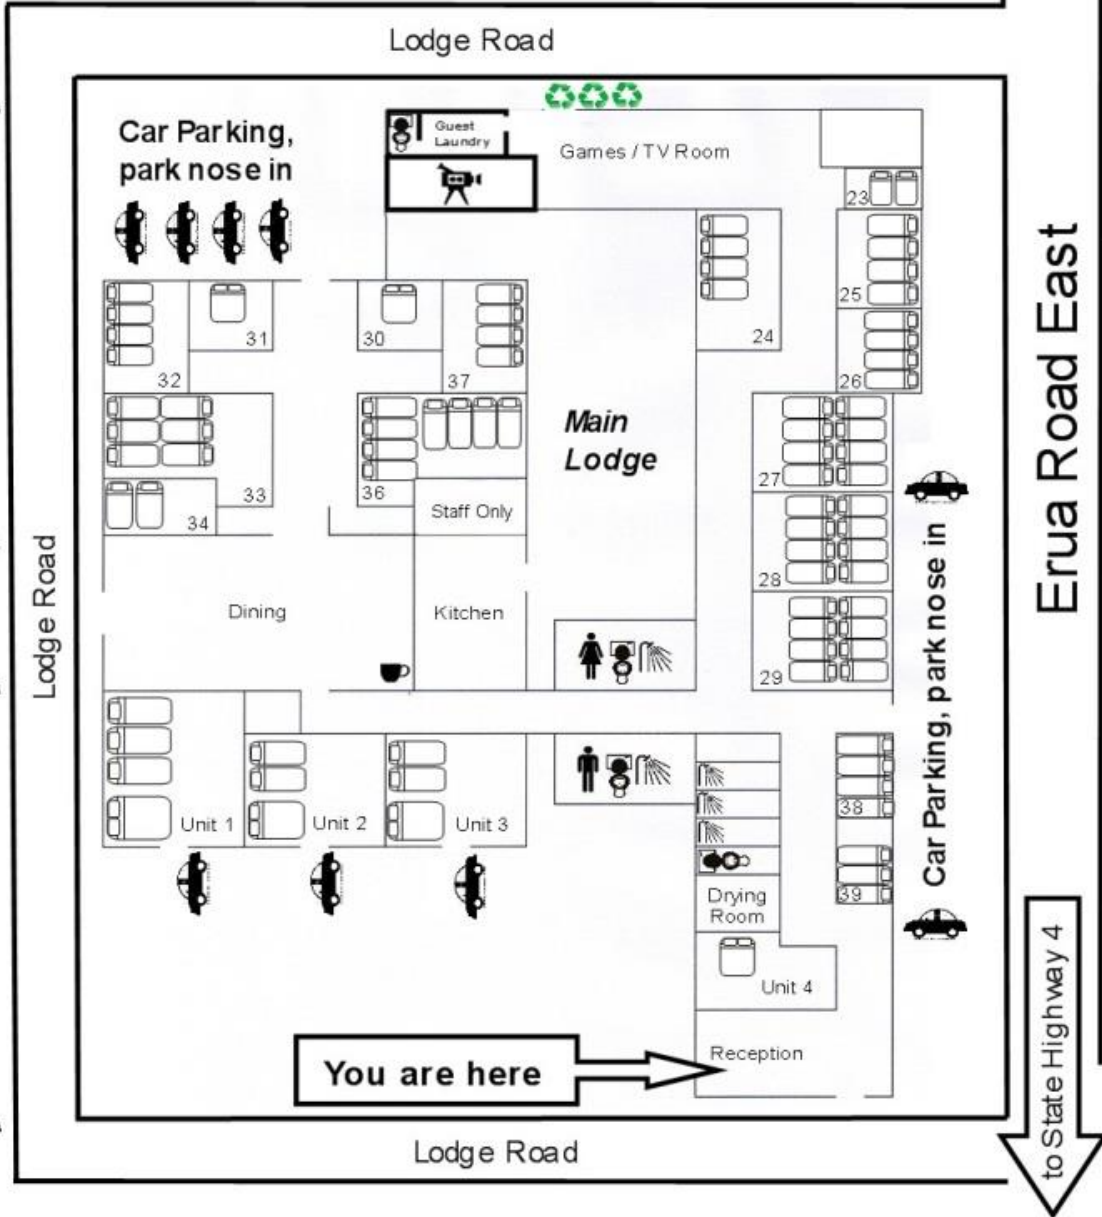

# The Crossing

Tongariro National Park

Room Allocation for: \_\_\_\_\_

Bus Drivers: \_\_\_\_\_

Teacher in charge: \_\_\_\_\_

Male Adults: \_\_\_\_\_

Female Adults: \_\_\_\_\_

Boys: \_\_\_\_\_

Girls: \_\_\_\_\_